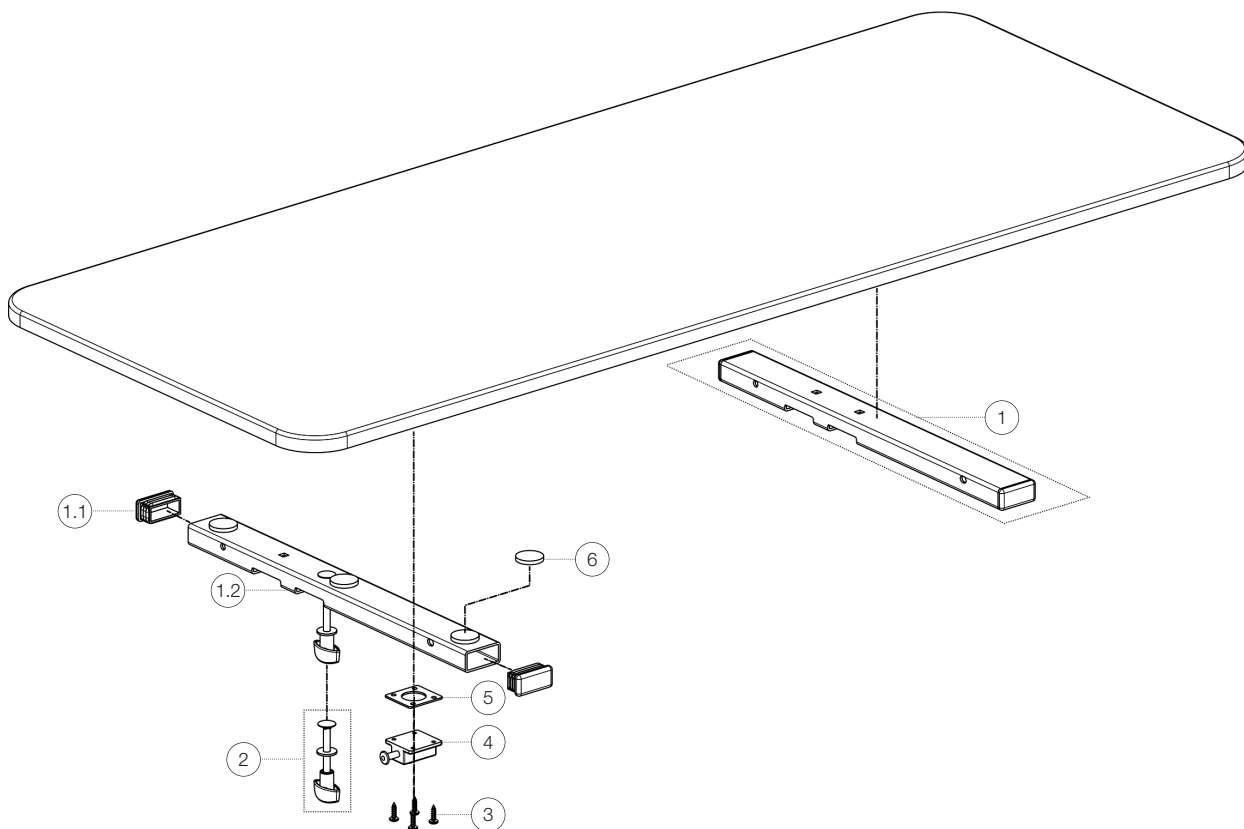

Spare parts list

# 18803 Tabletop for »Omega«

18803-000-55 - black

\*Rev 03

Position	Description	Article No.	Quantity
1	Support arm, consisting of:	3-00-000-175	2
1.1	Plastic glides 40 x 20 mm	03-20-830-55	4
1.2	Support tube	02-15-248-55	2
2	Screw connection	3-00-000-119	2
3	Chipboard screw ø 4 x 15 mm	03-06-100-29	16
4	Snapper	03-19-631-00	4
5	Spacer plate	03-19-632-55	4
6	Felt pad ø 25 x 3.5 mm	03-21-752-55	6