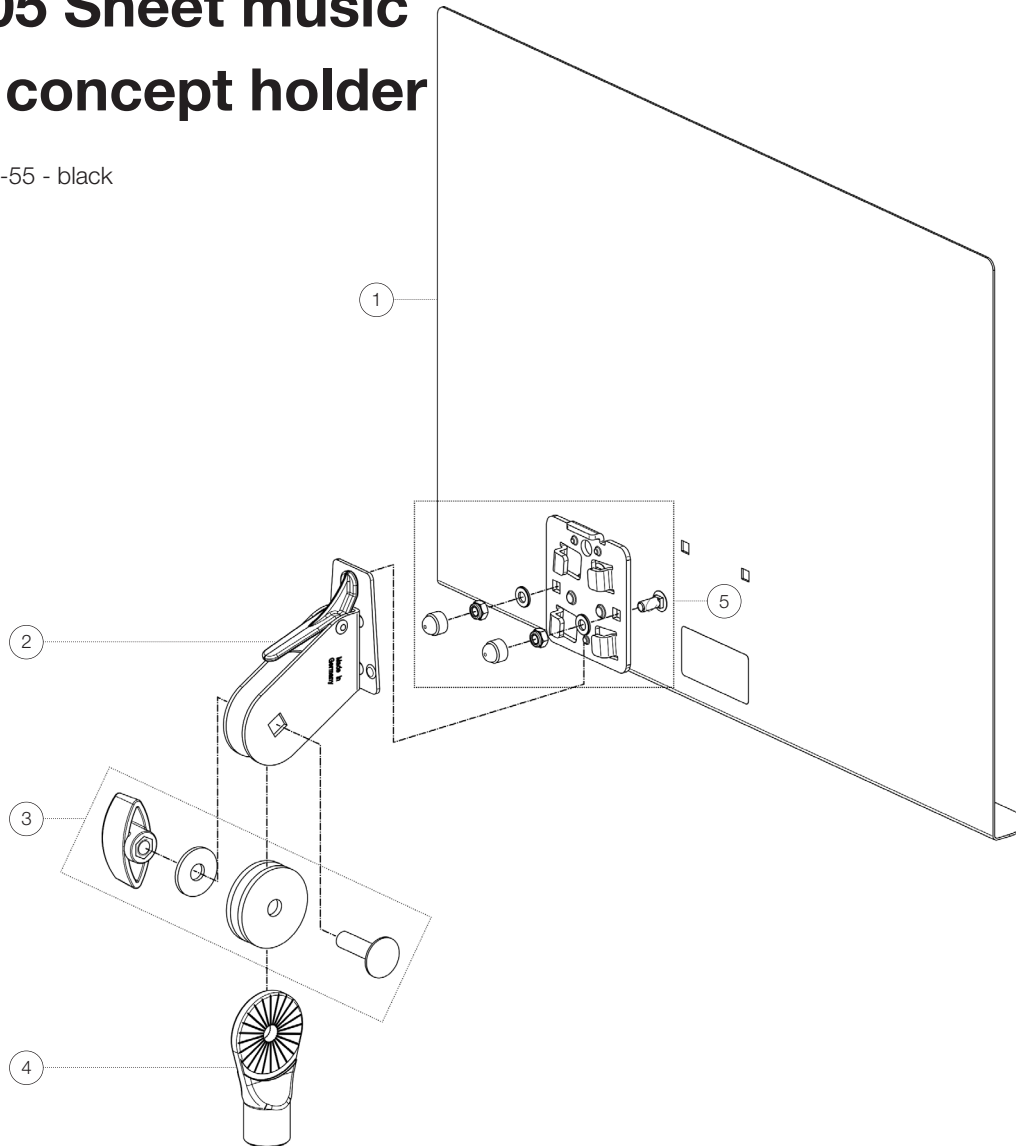

Spare parts list

18805 Sheet music and concept holder

18805-500-55 - black

*Rev03

Position	Description	Article No.	Quantity
1	Music desk	02-50-006-55	1
2	Tilt connector with quick-release fastener complete	6-11810-5-55	1
3	Screw connection of the music desk	3-00-000-065	1
4	Swivel head 5/8"	02-40-440-55	1
5	Accessories bag connecting plate	6-10068-1-00	1