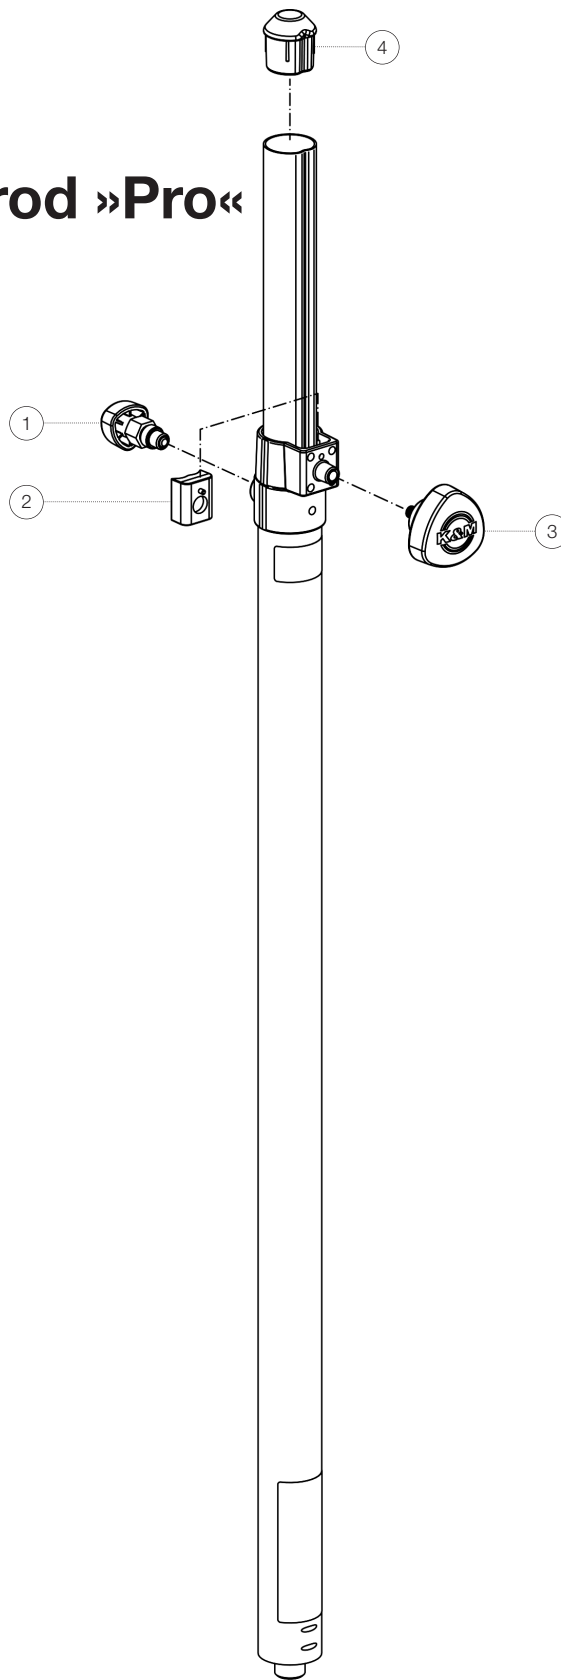

Spare parts list

26736 Distance rod »Pro«

26736-000-55 - black

*Rev02

| Position | Description | Article No. | Quantity |
|----------|--|--------------|----------|
| 1 | Spring-loaded bolt complete | 6-21460-5-00 | 1 |
| 2 | Clamping element with slot R17 | 6-86710-1-55 | 1 |
| 3 | Clamping screw with logo M8 x 16/33 mm | 01-82-763-55 | 1 |
| 4 | Mounting aid | 01-84-995-62 | 1 |