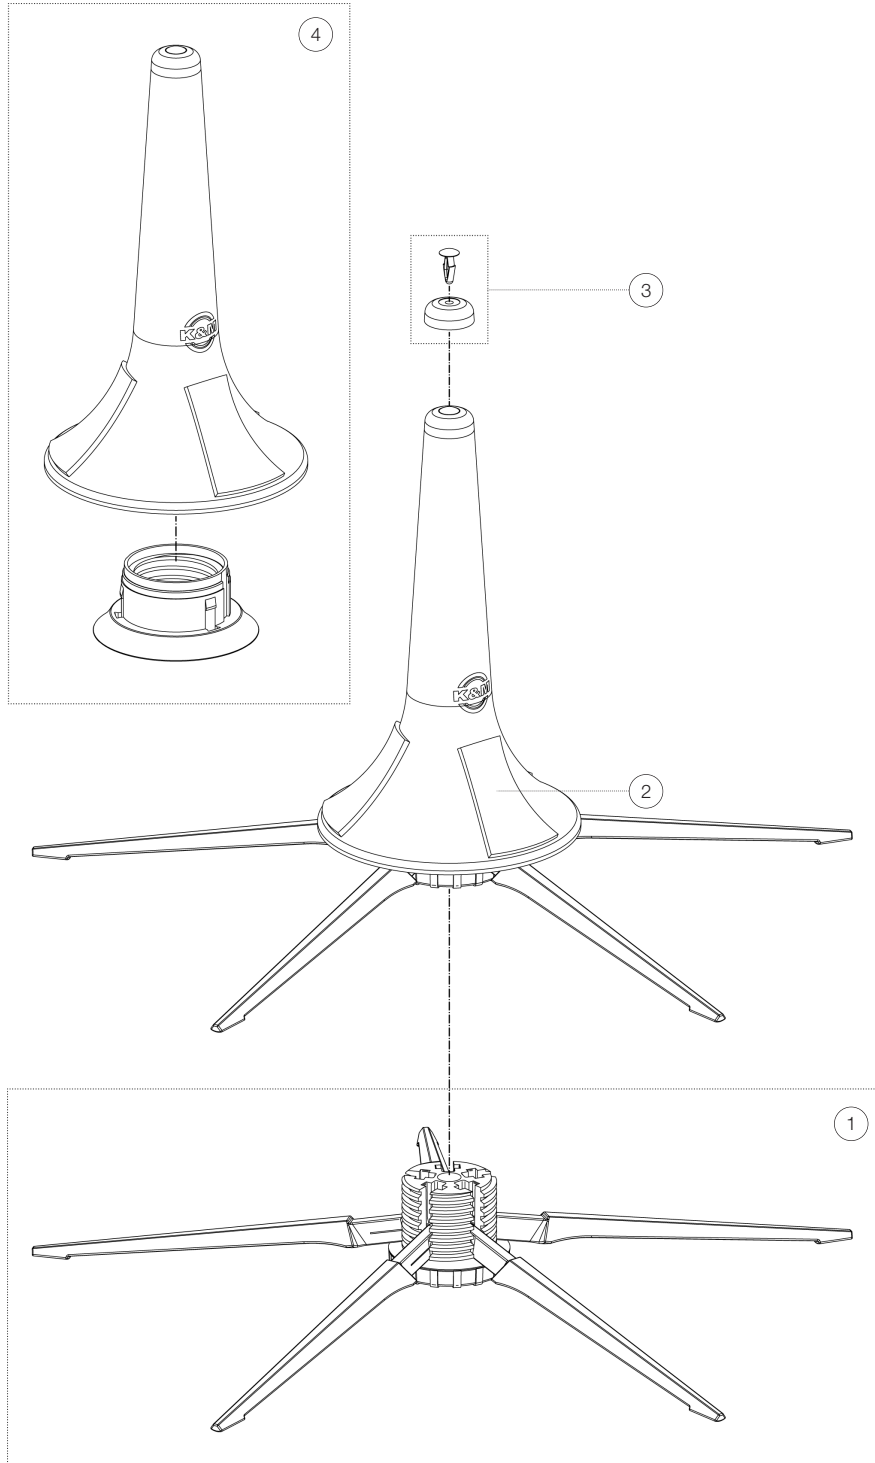

Spare parts list

15213 Trumpet stand

15213-000-55 - black

*Rev 02

Position	Description	Article No.	Quantity
1	Base complete	3-00-000-165	1
2	Felt pad 36/21 x 52 x 2 mm	03-21-573-55	3
3	Protective cap and dowel pin	3-00-000-181	1
4	Trumpet peg with bushing	3-00-000-180	1