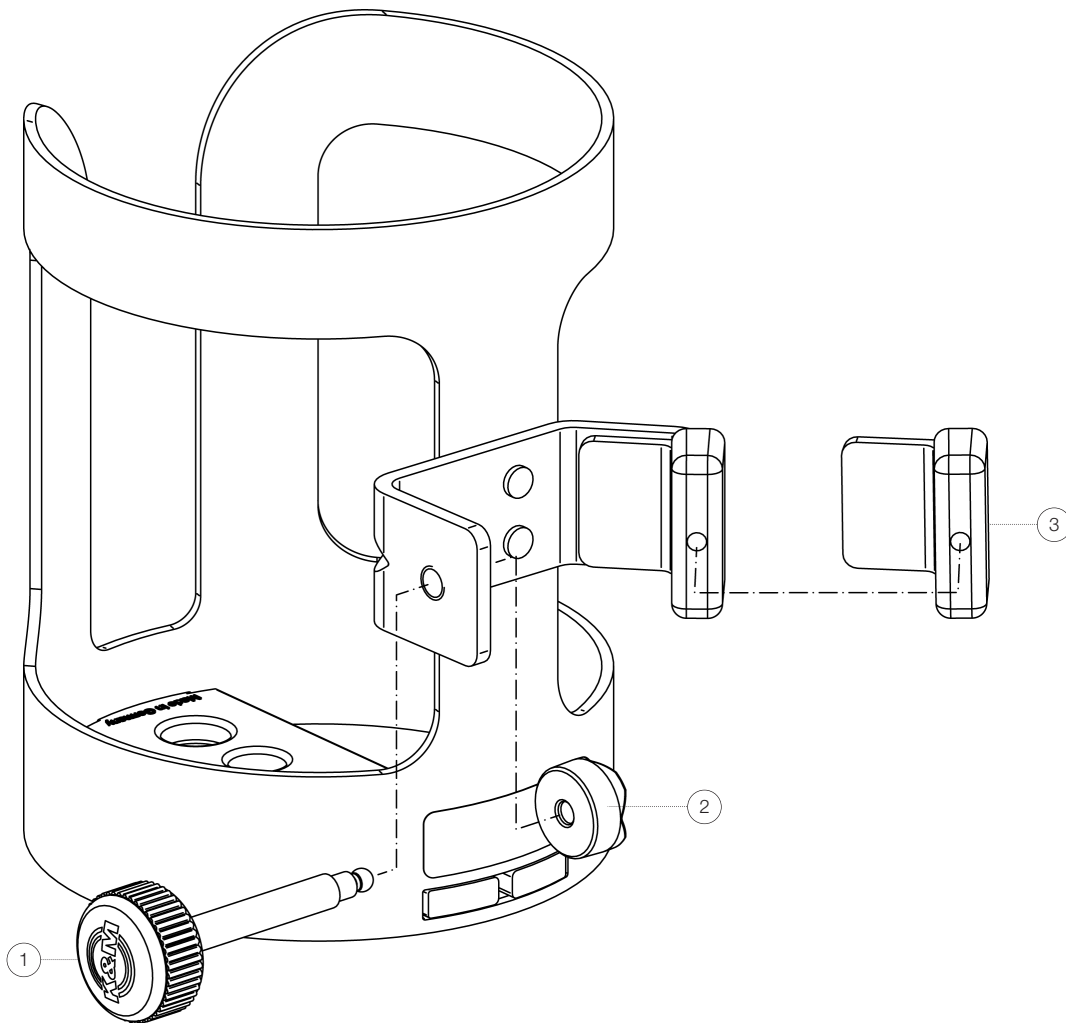

Spare parts list

# 16022 Universal drink holder

16022-000-55 - black

\*Rev03

Position	Description	Article No.	Quantity
1	Knurled screw M6 x 50 mm	01-82-869-55	1
2	Ball pressure piece	01-86-865-55	1
3	Protective cap for clamping prism	01-87-161-55	1