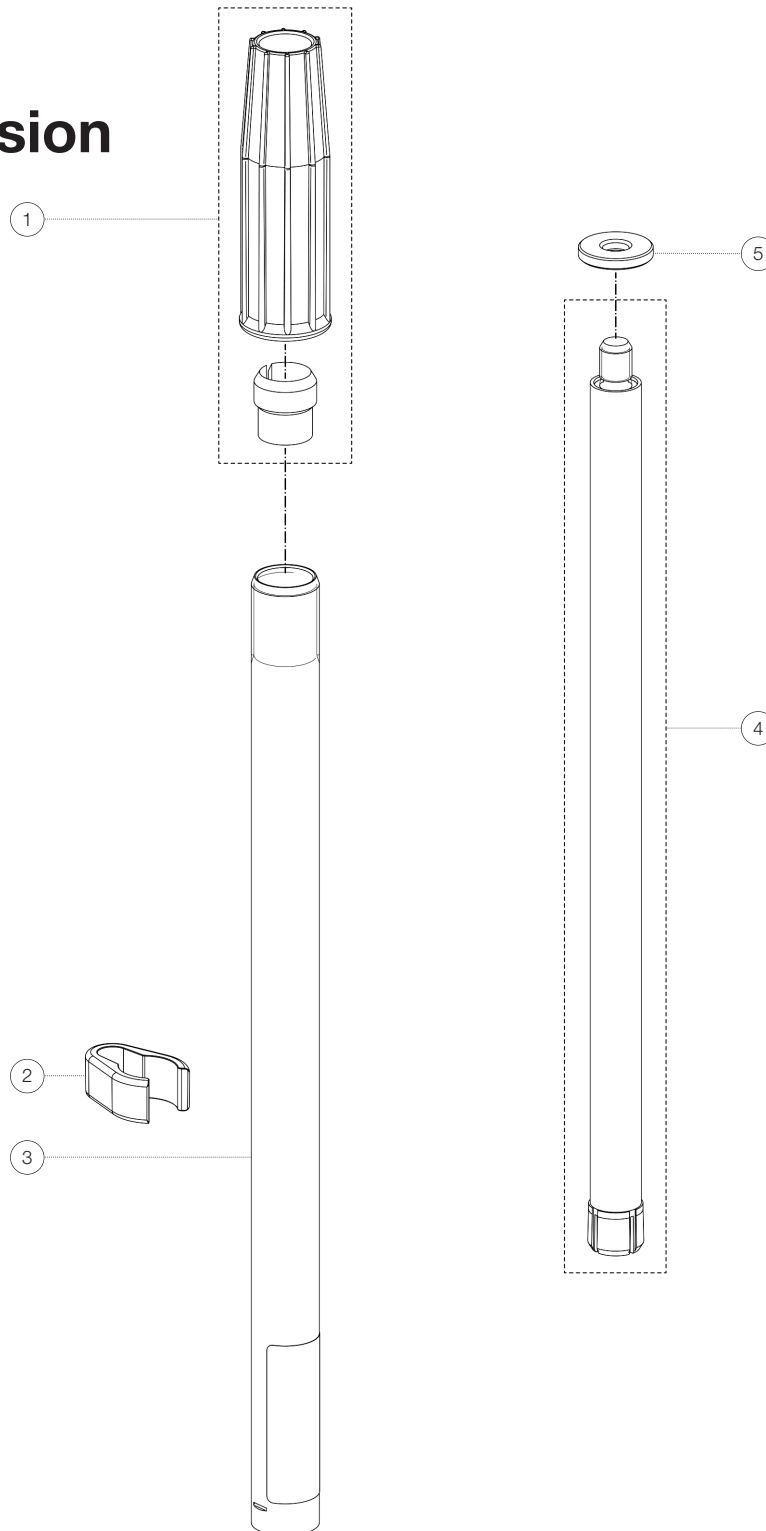

Spare parts list

18872 Extension rod

18872-300-55 - black

*Rev01

Position	Description	Article No.	Quantity
1	Clutch with tension ring	3-00-000-018	1
2	Cable holder ø 20 mm	01-85-970-55	1
3	Base tube with 3/8" threaded bush	5-18872-1-55	1
4	Extension rod, plastic stop and threaded bolt	3-00-000-026	1
5	Aluminum knurled washer	03-31-550-15	1