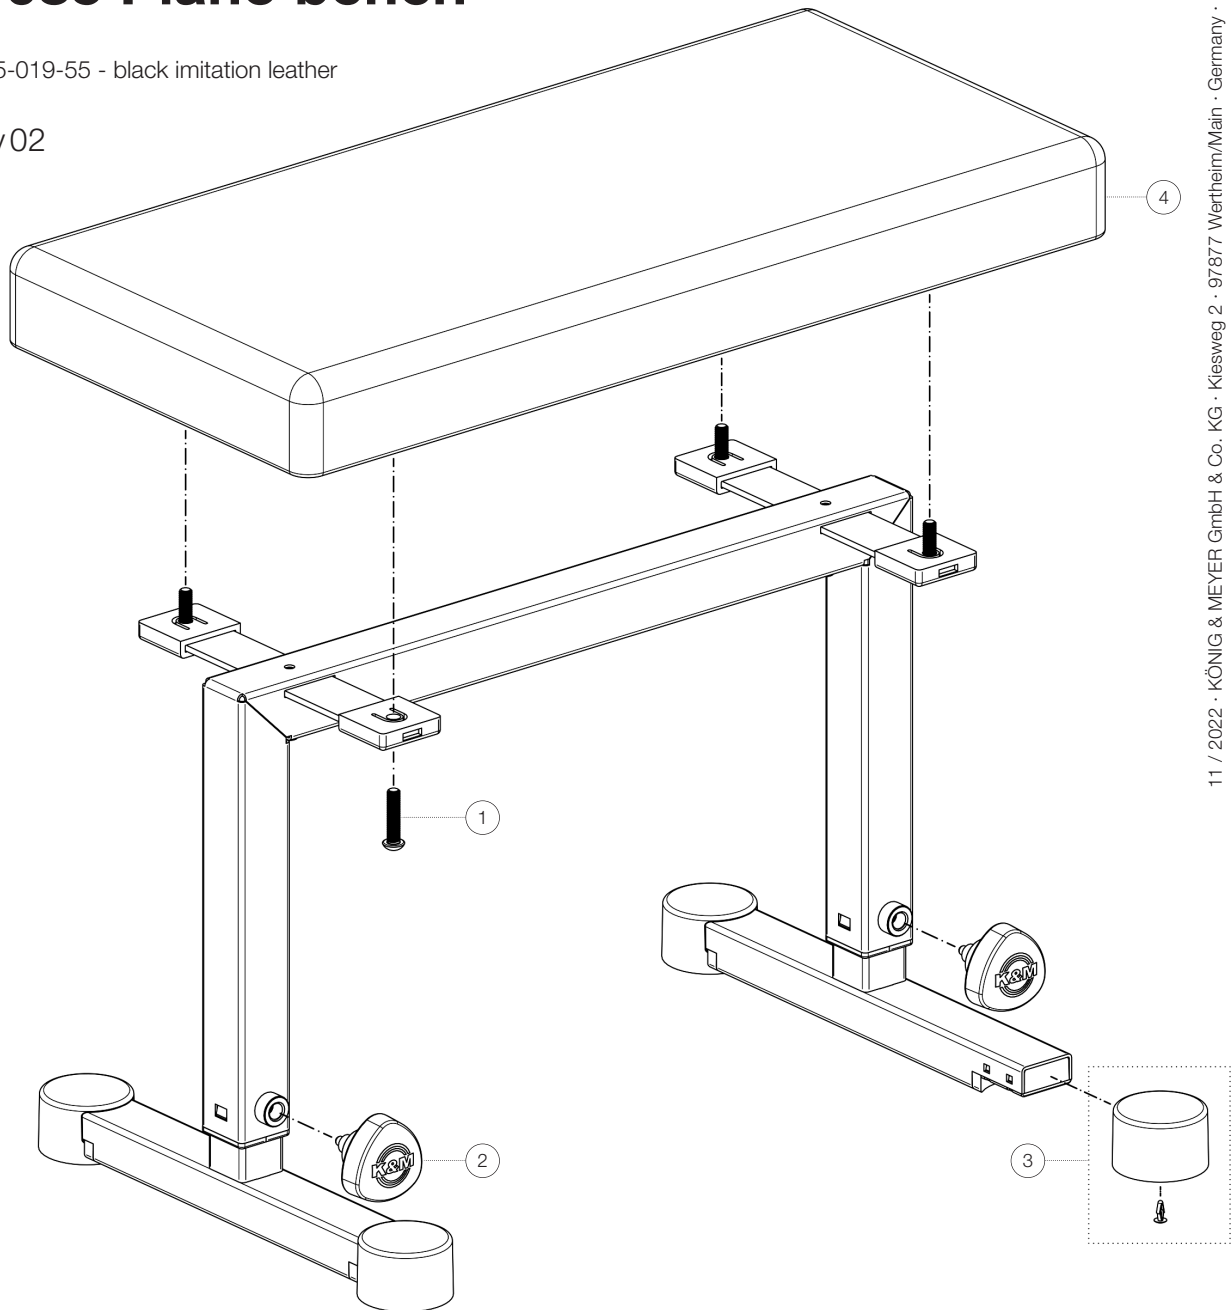

Spare parts list

14085 Piano bench

14085-019-55 - black imitation leather

*Rev02

Position	Description	Article No.	Quantity
1	Donheat screw M8 x 35 mm	03-03-681-25	4
2	Spring-loaded clamping knob complete with logo	6-18810-2-55	2
3	End cap with blind rivet	3-00-000-044	4
4	Seat complete	03-55-785-55	1