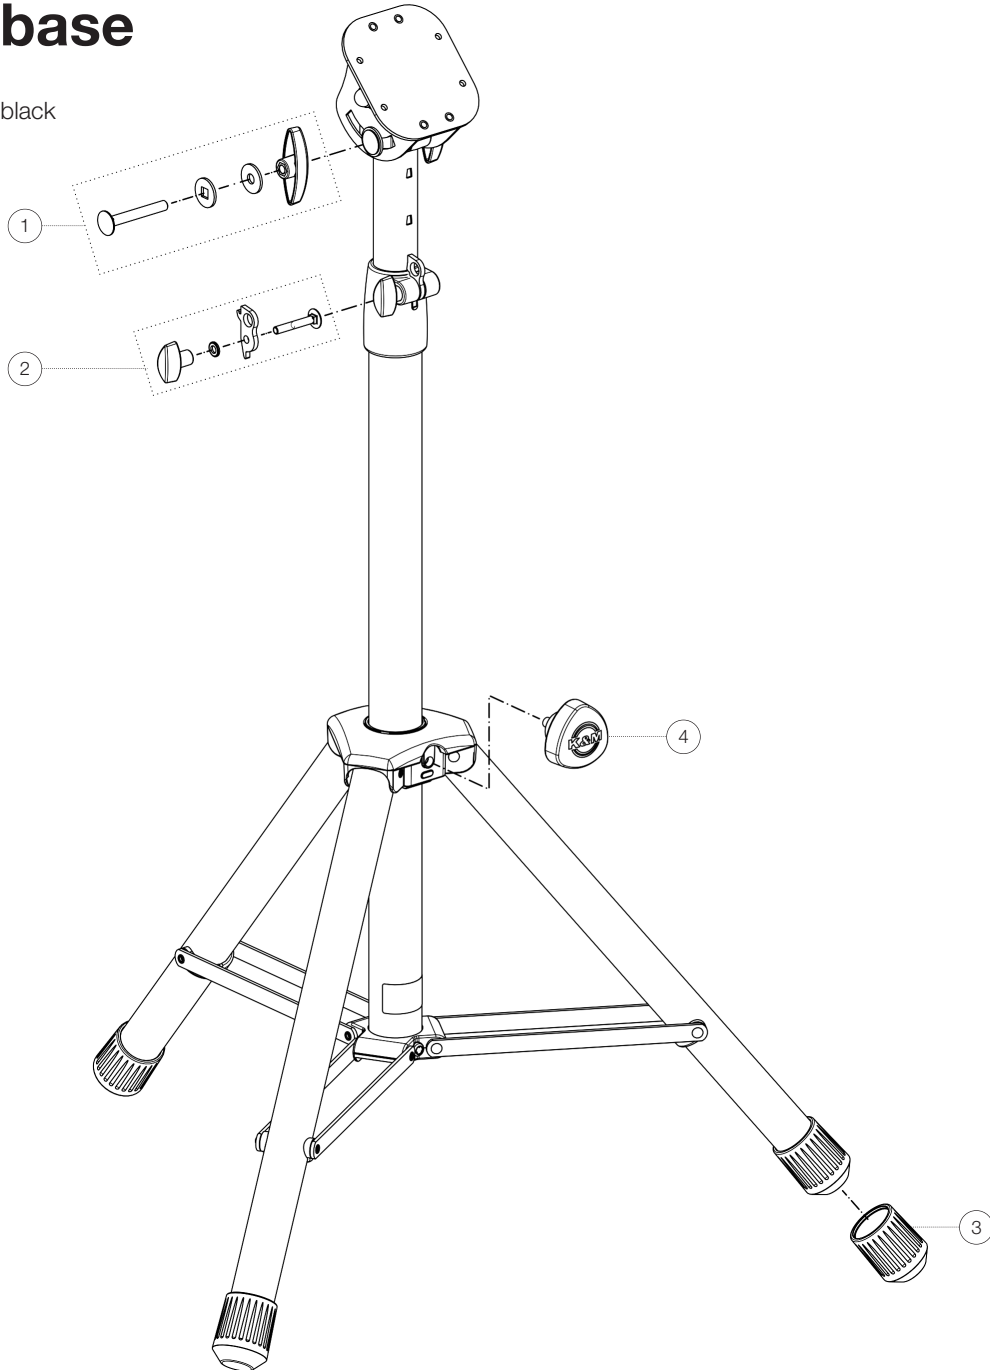

Spare parts list

12331 Orchestra conductor stand base

12331-000-55 - black

*Rev01

Position	Description	Article No.	Quantity
1	Screw connection at the metal joint	3-00-000-070	1
2	Screw connection with folding lever	3-00-000-069	1
3	End cap	01-84-935-55	3
4	Clamping screw with logo	01-82-763-55	1