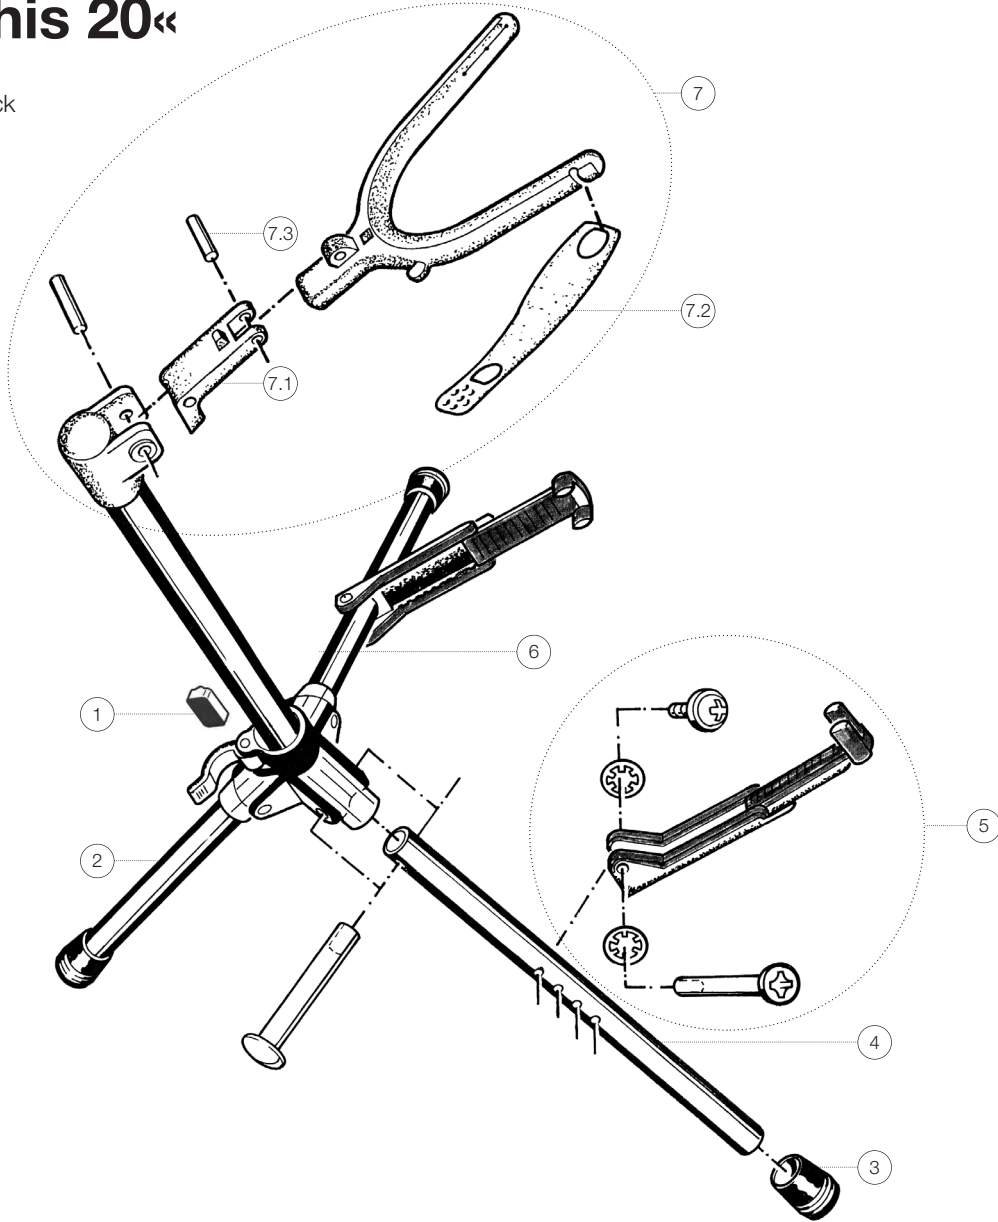

Spare parts list

17685 Guitar stand

»Memphis 20«

17685-000-55 - black

*Rev04

Position	Description	Article No.	Quantity
1	Clamping piece, bottom, large	3-17680-0005	1
2	Foot tube	3-17685-0004	1
3	End cap	3-17680-0002	3
4	Foot tube left	3-17685-0003	1
5	Support arm complete	3-17685-0005	2
6	Foot tube right	3-17685-0002	1
7	Hanger with locking strap complete	3-17680-0004	1
7.1	Joint on the mounting bracket	3-17680-0003	1
7.2	Locking strap	17681-000-55	1
7.3	Grooved pin short	3-17685-0006	1