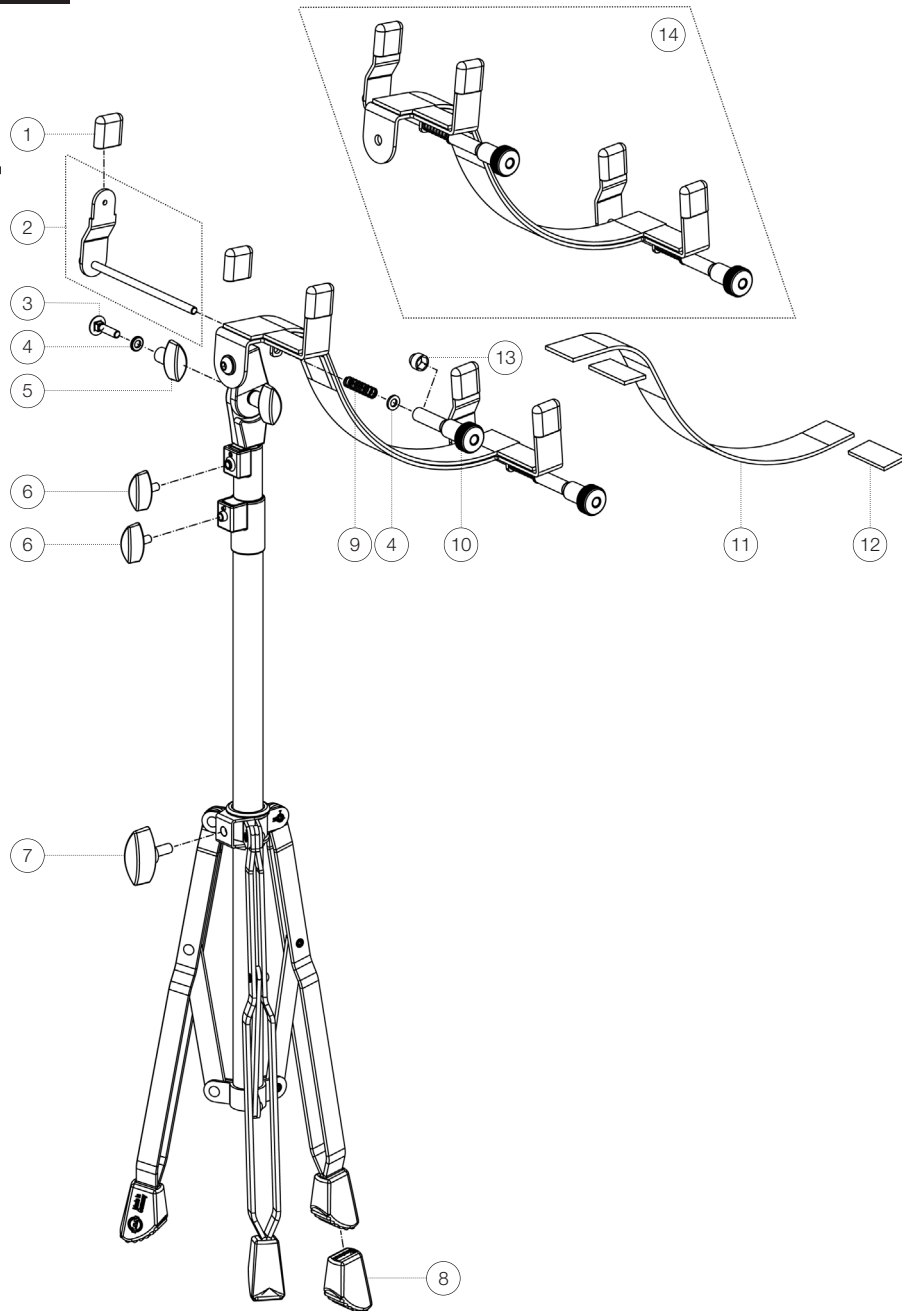

Spare parts list

14761 Guitar performer stand

14761-000-55 - black

*Rev02

Position	Description	Article No.	Quantity
1	End cap 20 x 5 mm	01-94-700-55	4
2	Stop bracket with screw and cap complete	6-14761-4-55	2
3	Carriage bolt M6 x 25 mm	03-07-320-29	1
4	Washer ø 6.4 mm	03-11-405-25	3
5	Clamping nut M6	01-83-260-55	1
6	Clamping screw M6 x 14 mm	01-83-050-55	2
7	Clamping screw M8 x 18 mm	01-83-822-55	1
8	End cap 17 x 6 mm	01-84-725-55	3
9	Pressure spring	03-15-150-00	2
10	Lock nut long	01-06-438-25	2
11	PE needle felt 352 x 35 x 3 mm	03-21-940-55	1
12	PE needle felt 45 x 22 x 3 mm	03-21-630-55	2
13	Protective cap M6	03-20-410-55	2
14	Acoustic guitar holder complete	6-14761-2-55	1