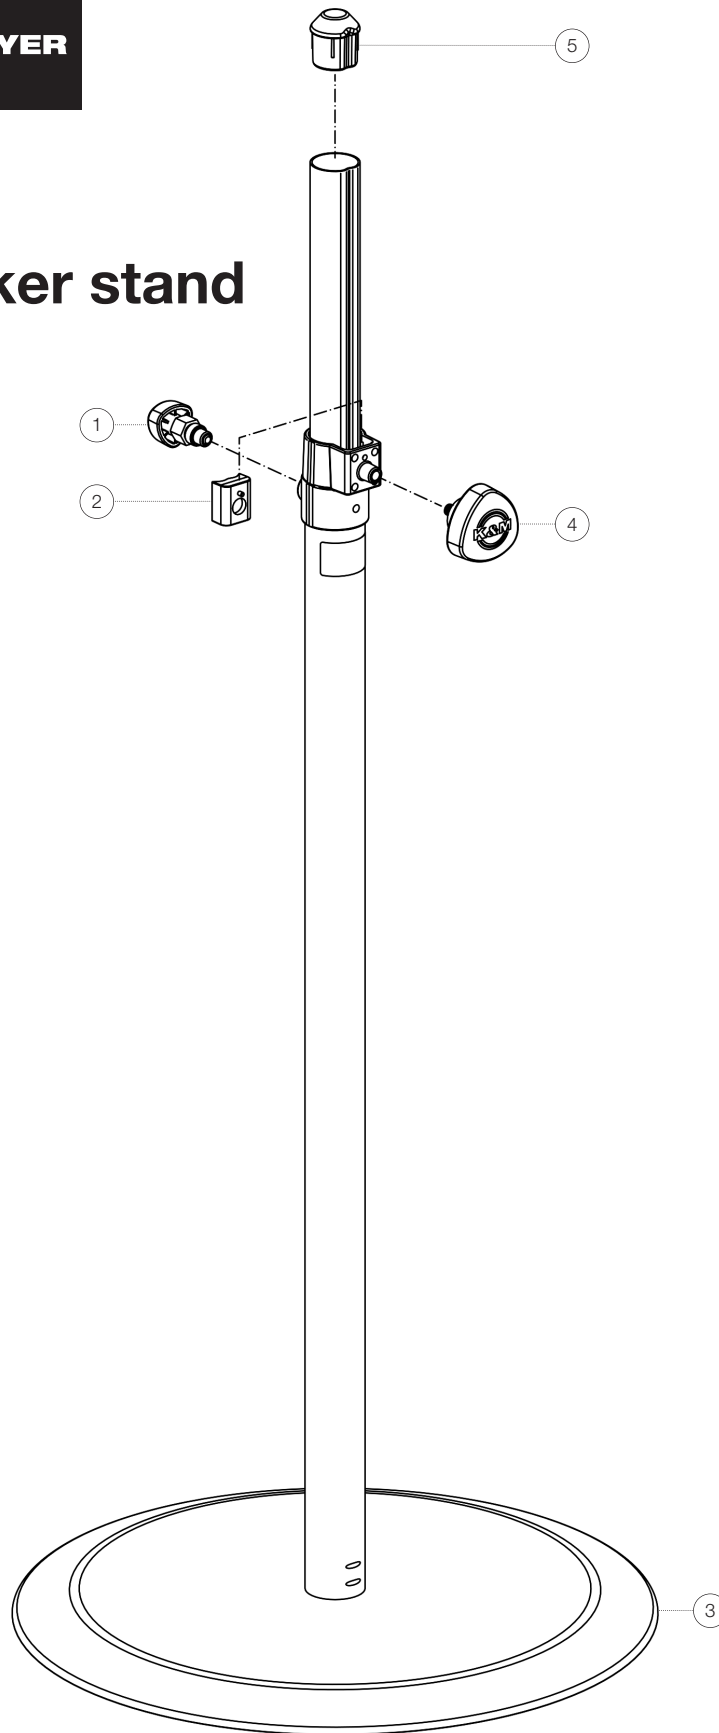

Spare parts list

26735 Speaker stand

26735-000-55 - black

*Rev 02

Position	Description	Article No.	Quantity
1	Spring-loaded bolt complete	6-21460-5-00	1
2	Clamping element with slot R17	6-86710-1-55	1
3	Round cast-iron base ø 450 mm	26700-000-56	1
4	Clamping screw with logo M8 x 16/33 mm	01-82-763-55	1
5	Mounting aid	01-84-995-62	1