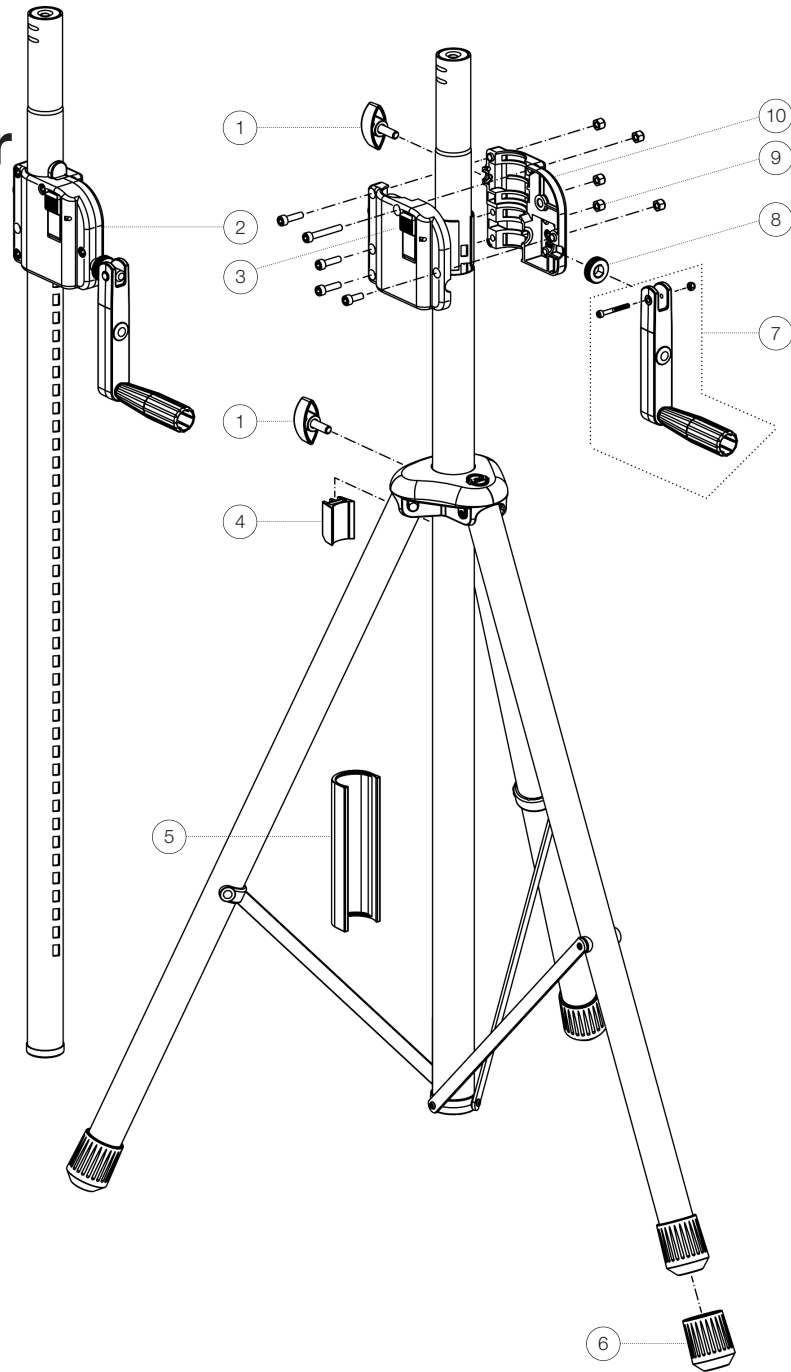

Spare parts list

# 21302 Speaker stand

21302-009-55 - black

\*Rev04

Position	Description	Article No.	Quantity
1	Clamping screw M8 x 23.5 mm	01-83-828-55	2
2	Crank mechanism with extension tube complete	21304-000-55	1
3	Housing half shell left complete	6-21300-13-55	1
4	Clamping piece with pin R 21	6-86735-1-55	1
5	Clamp collar	01-86-931-55	1
6	End cap	01-84-935-55	3
7	Hand crank complete	21303-000-55	1
8	Clamping disk	01-06-450-25	1
9	Screws/nuts M6 on crankcase	3-00-000-015	1
10	Housing half shell right	02-41-752-55	1