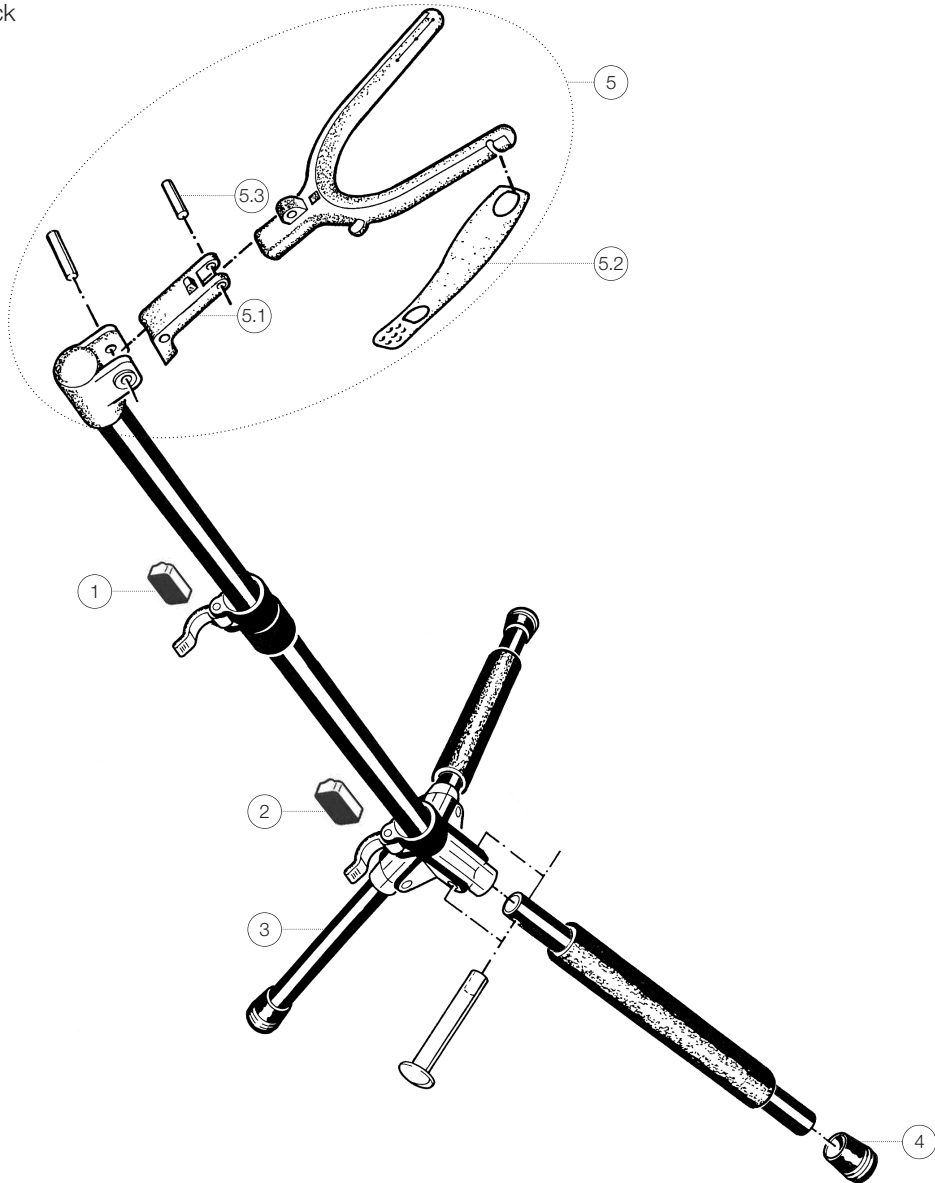

Spare parts list

17680 Guitar stand

»Memphis 10«

17680-000-55 - black

*Rev06

Position	Description	Article No.	Quantity
1	Clamping piece, top, small	3-17670-0003	1
2	Clamping piece, bottom, large	3-17680-0005	1
3	Foot tube	3-17685-0004	3
4	End cap	3-17680-0002	3
5	Hanger with locking strap complete	3-17680-0004	1
5.1	Joint on the mounting bracket	3-17680-0003	1
5.2	Locking strap	17681-000-55	1
5.3	Grooved pin short	3-17685-0006	1