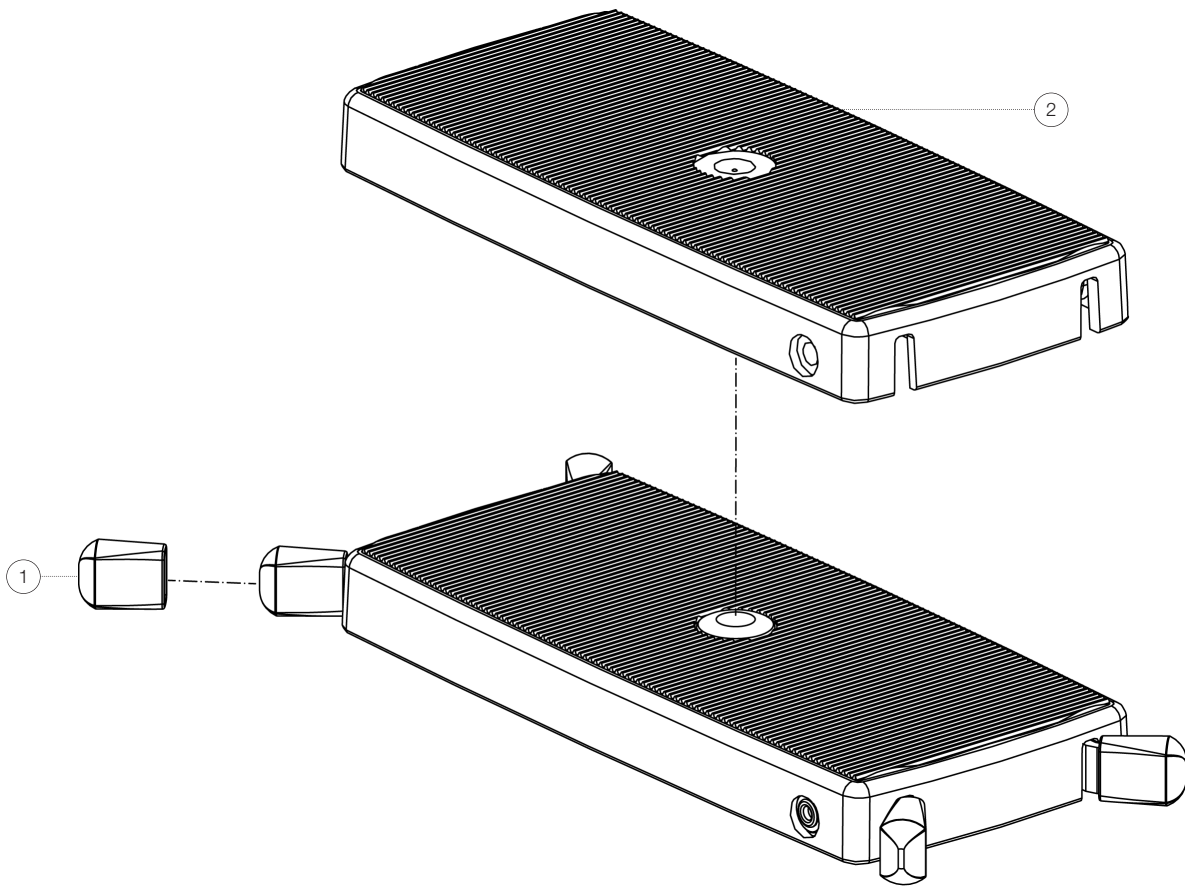

Spare parts list

14640 Footrest

14640-000-55 - black

*Rev 02

Position	Description	Article No.	Quantity
1	End cap 13 x 3.5 mm	01-94-590-55	4
2	Foot plate	01-88-265-55	1