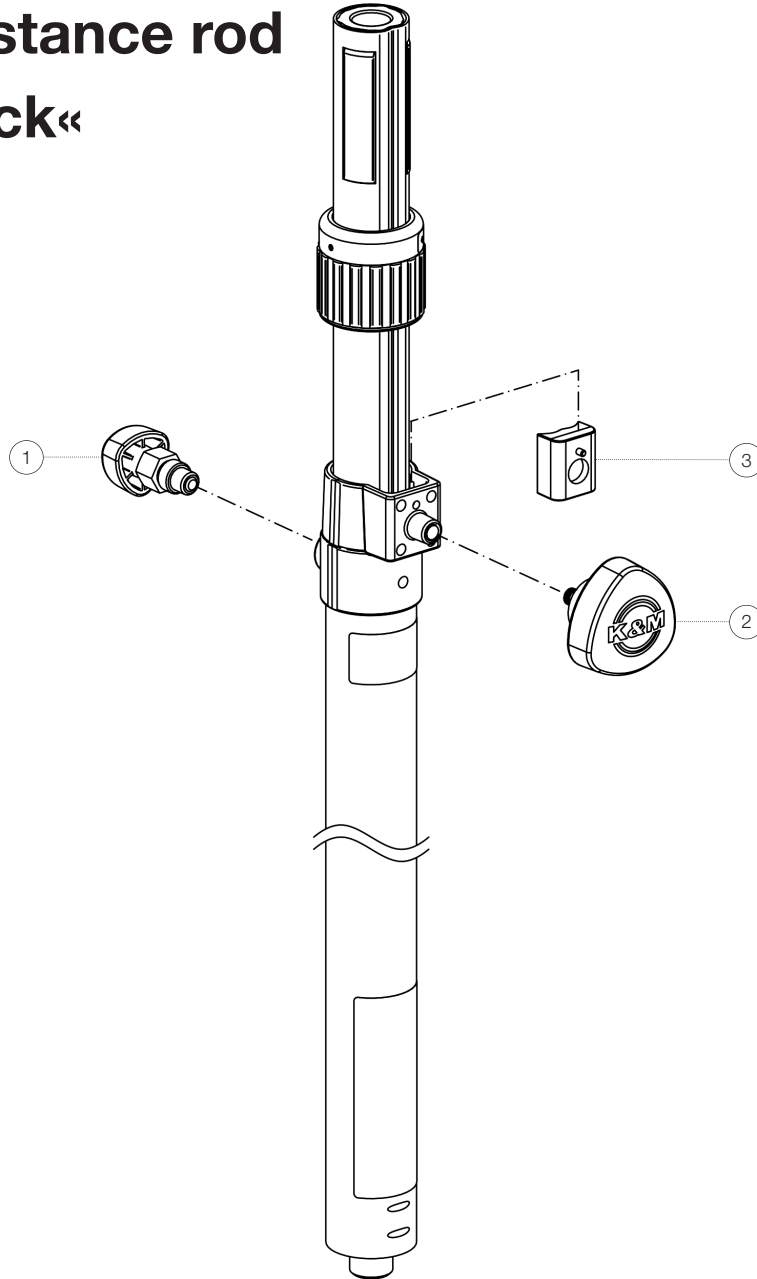

Spare parts list

21368 Distance rod »Ring Lock«

21368-000-55 - black

*Rev02

Position	Description	Article No.	Quantity
1	Spring-loaded bolt complete	6-21460-5-00	1
2	Clamping screw with logo M8 x 16/33 mm	01-82-763-55	1
3	Clamping element with slot R17	6-86710-1-55	1