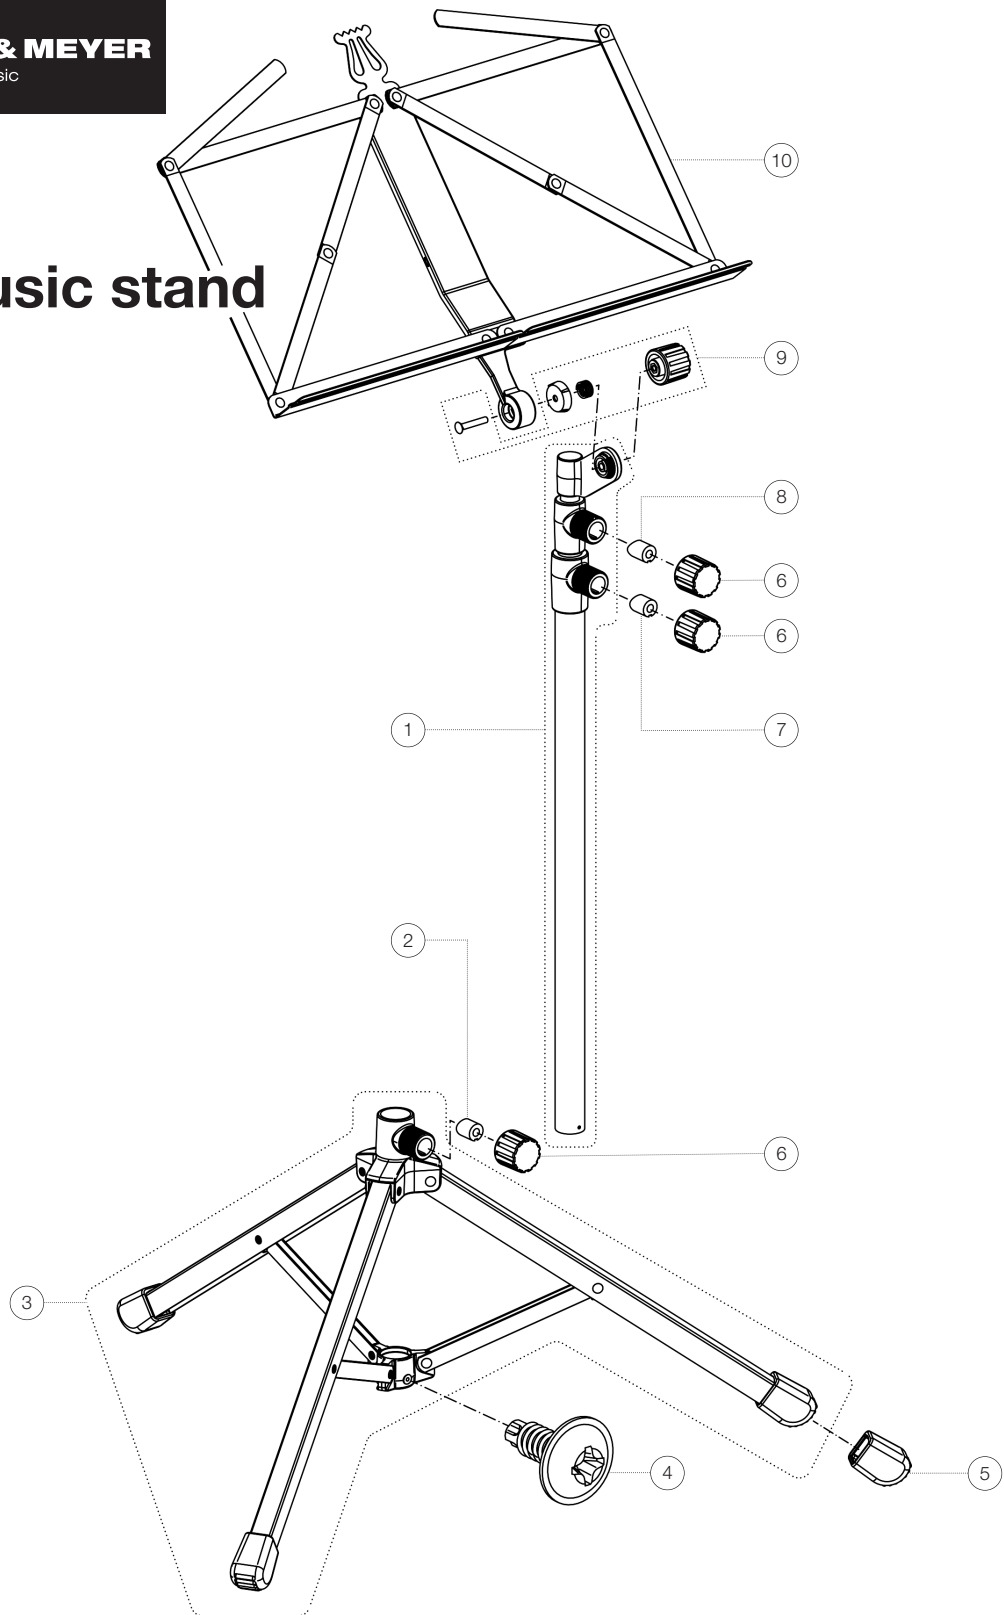

Spare parts list

10810 Music stand

10810-000-55 - black

*Rev01

Position	Description	Article No.	Quantity
1	Rod combination complete	6-10810-3-55	1
2	Clamping element R 12.5	01-86-608-55	1
3	Base complete	6-10810-2-55	1
4	Raised countersunk screw	03-02-775-25	1
5	End cap	01-84-865-55	3
6	Locking nut M24 x 1.5 mm	01-81-780-55	3
7	Clamping element R 10	01-86-606-59	1
8	Clamping element R 8	01-86-604-61	1
9	Screw connection of the music desk	3-00-000-047	1
10	Music desk complete	6-10810-1-55	1