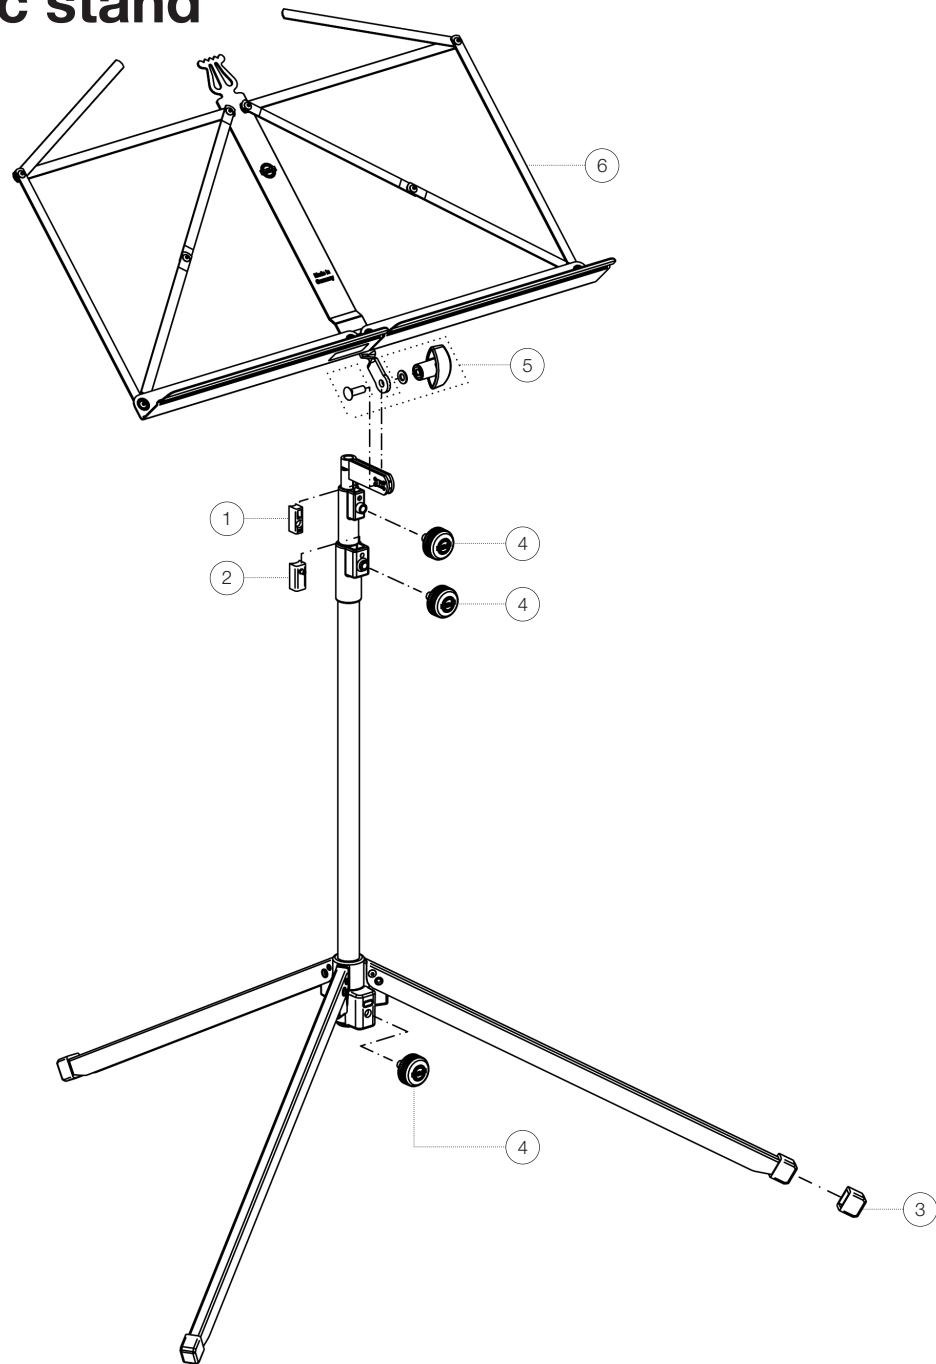

Spare parts list

100/1 Music stand

10010-000-54 - blue

*Rev 02

Position	Description	Article No.	Quantity
1	Clamping element R3,5	01-86-610-55	1
2	Clamping element with pin R6	01-86-620-55	1
3	End cap for profile foot	01-84-650-55	3
4	Knurled screw with logo M6 x 16 mm	01-82-834-55	3
5	Screw connection of the music desk	3-00-000-054	1
6	Music desk complete	6-10010-1-54	1