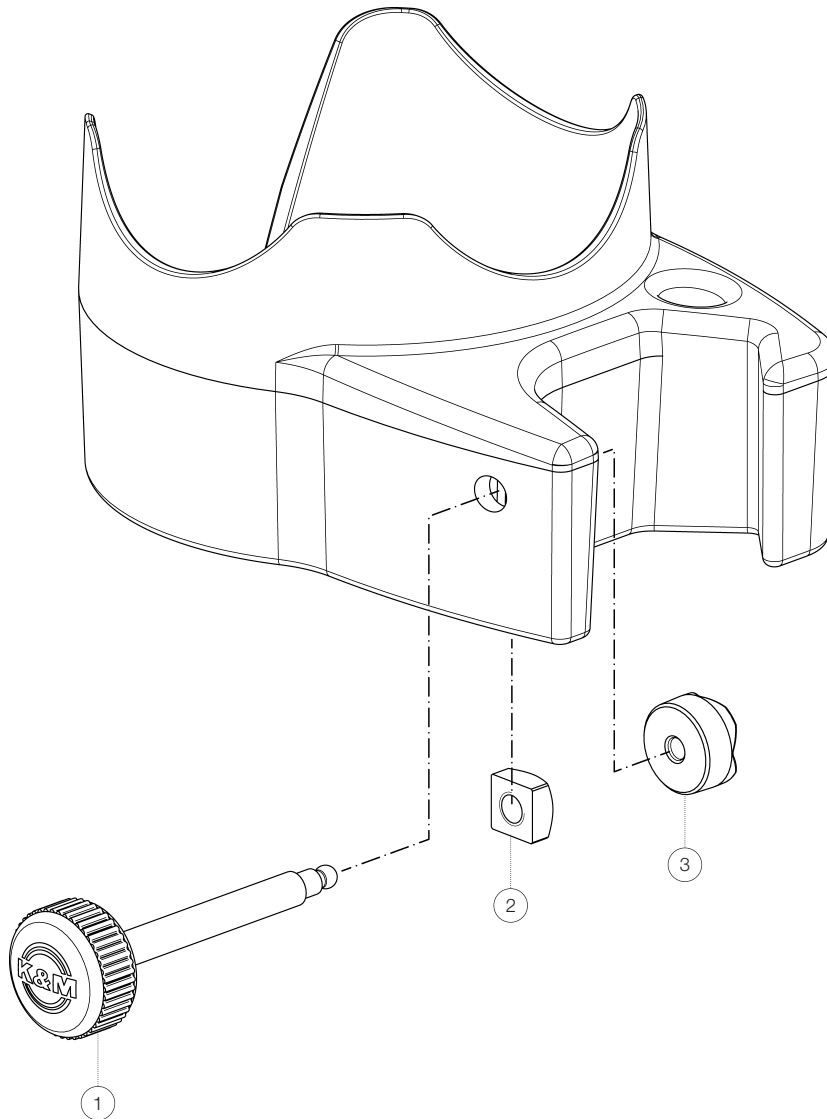

Spare parts list

## »Biobased«

16027-000-55 - black

\*Rev02

Position	Description	Article No.	Quantity
1	Knurled screw M6 x 60 mm	01-82-870-55	1
2	Square nut M6	03-08-305-29	1
3	Ball pressure piece	01-86-865-55	1