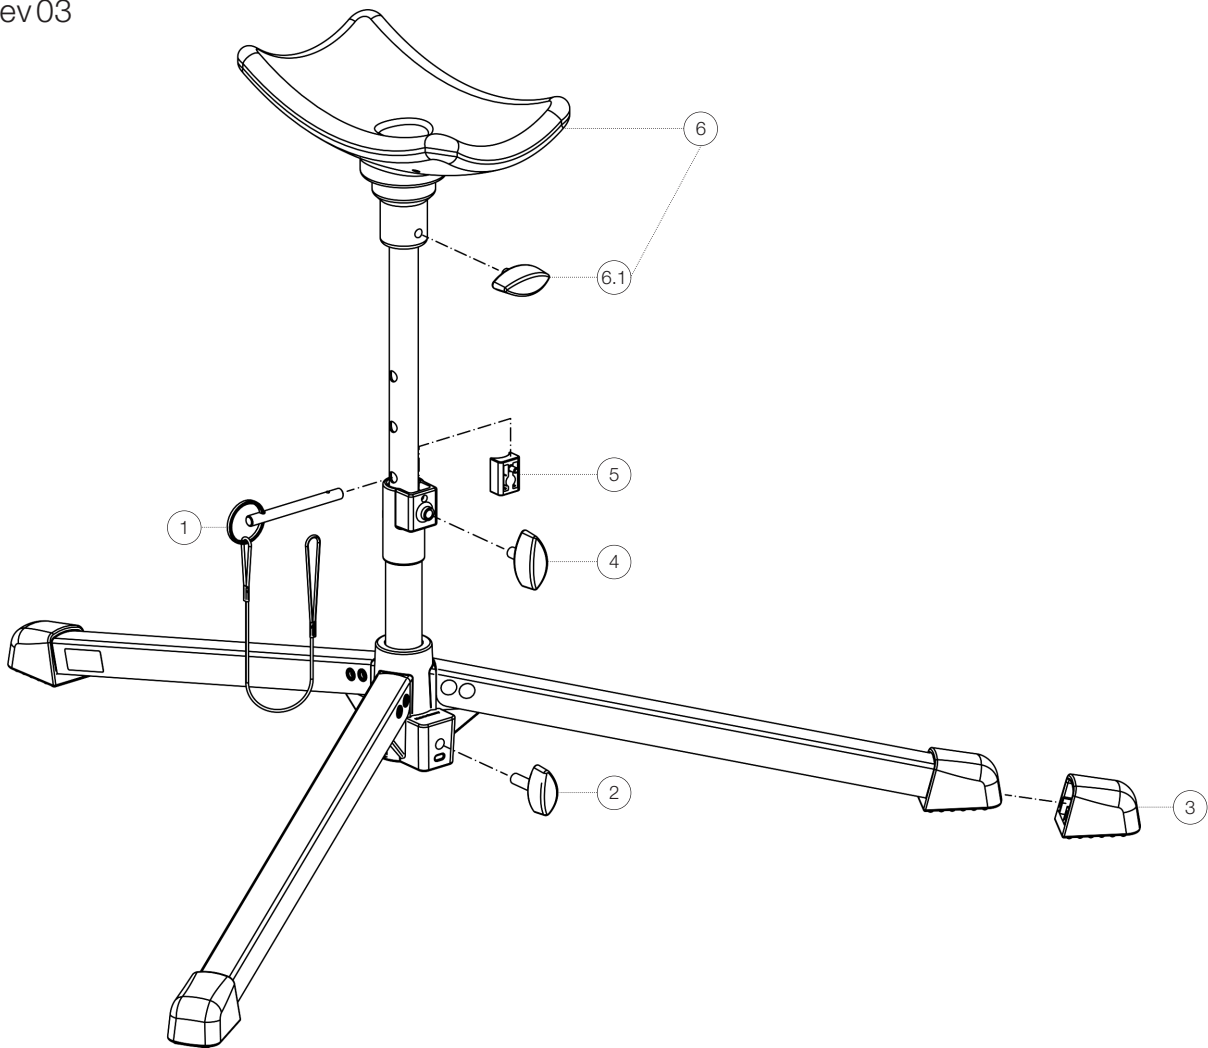

Spare parts list

14952 Tuba performer stand for children

14952-020-55 - black

*Rev03

Position	Description	Article No.	Quantity
1	Safety pin with cord and ring	03-22-674-00	1
2	Clamping screw M6 x 18 mm	01-81-945-55	1
3	End cap	01-84-875-55	3
4	Clamping screw M6 x 14 mm	01-83-050-55	1
5	Clamping element with pin R7,5	01-86-630-55	1
6	Performer stand support complete	6-14950-2-55	1
6.1	Clamping screw M6 x 12 mm	01-83-040-55	1