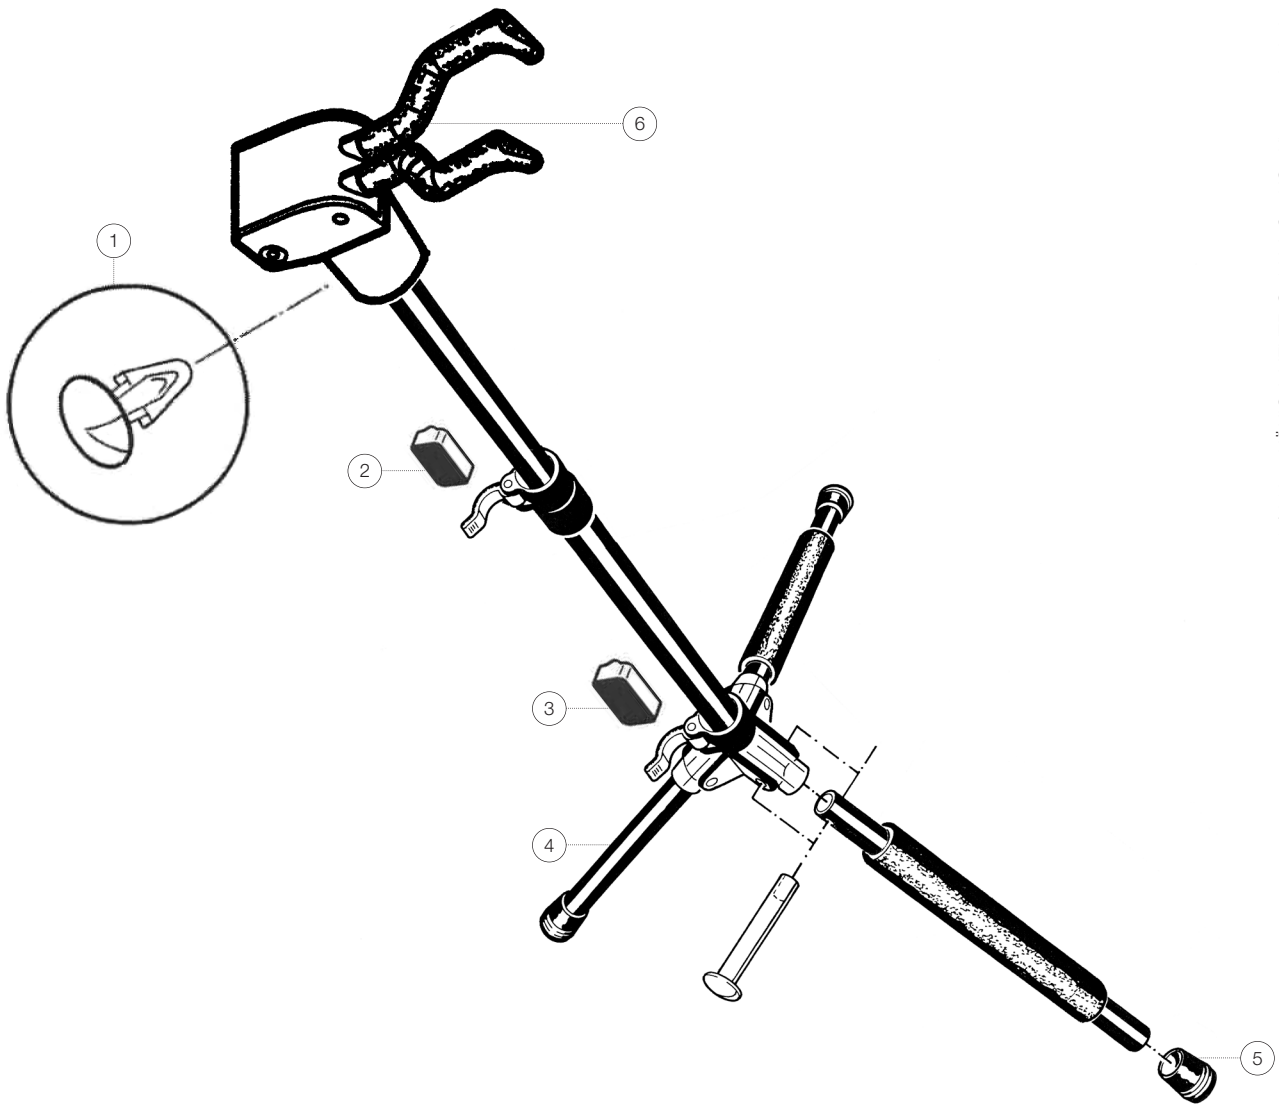

Spare parts list

# 17670 Guitar stand

## »Memphis Pro«

17670-000-55 - black

\*Rev03

Position	Description	Article No.	Quantity
1	Plastic blind rivet	03-20-997-55	1
2	Clamping piece, top, small	3-17670-0003	1
3	Clamping piece, bottom, large	3-17680-0005	1
4	Foot tube	3-17685-0004	3
5	End cap	3-17680-0002	3
6	Hooking-in and clamping system complete	3-17670-0002	1