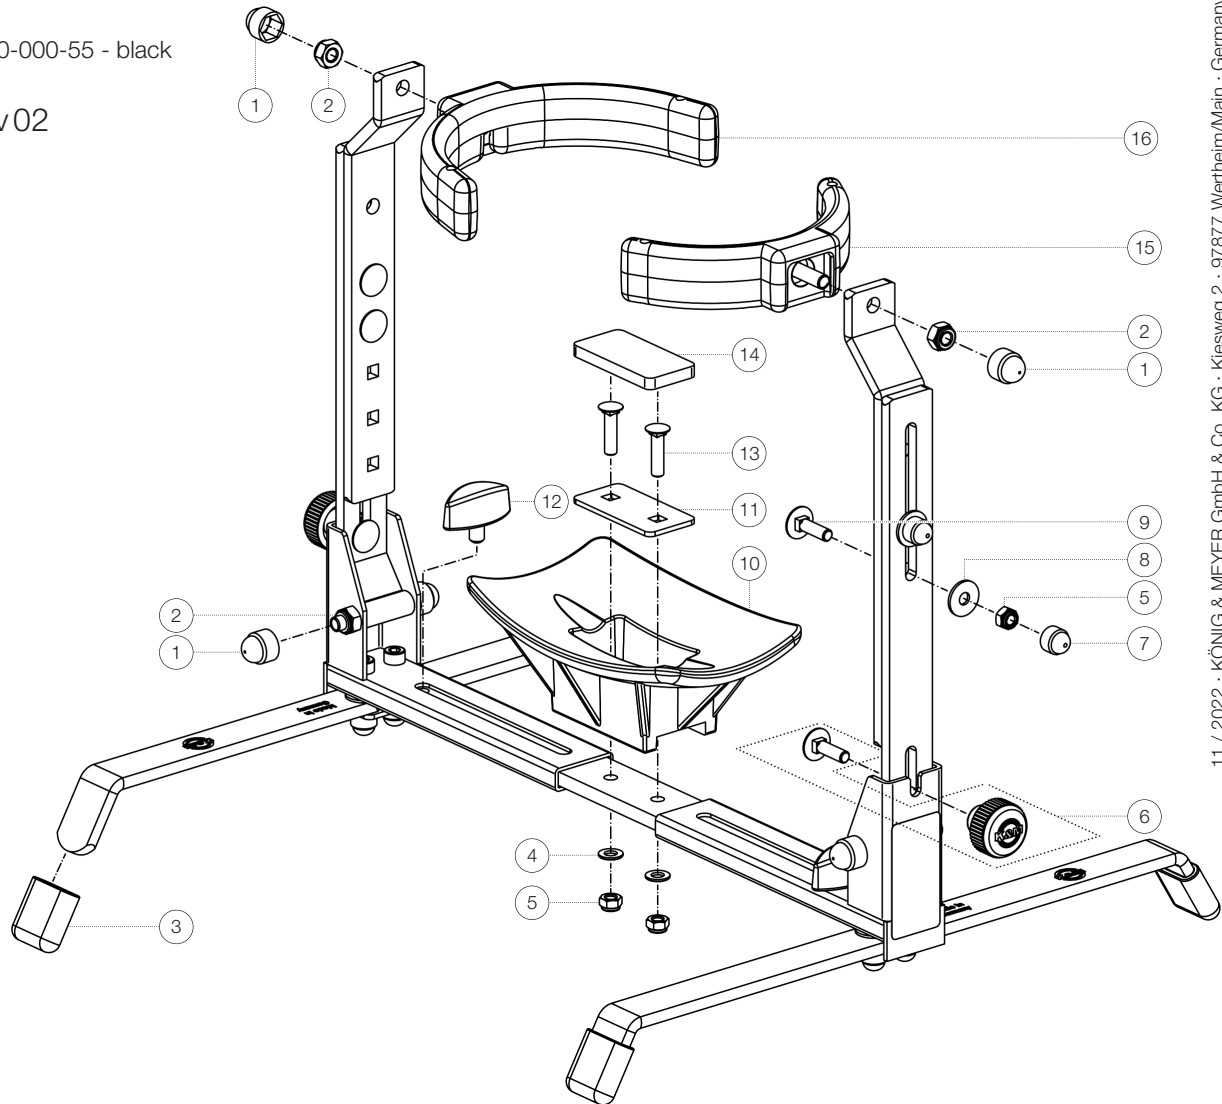

Spare parts list

# 14940 Tuba stand

14940-000-55 - black

\*Rev 02

Position	Description	Article No.	Quantity
1	Protective cap M6	03-20-410-55	6
2	Locking nut M6	03-08-340-29	4
3	End cap	01-94-700-55	4
4	Washer ø 5,3 mm	03-11-310-25	2
5	Locking nut M5	03-08-240-29	10
6	Screw connection	3-00-000-100	2
7	Protective cap M5	03-20-405-55	8
8	Washer ø 5,3 mm	03-11-330-25	4
9	Carriage bolt M5 x 18 mm	03-07-128-25	6
10	Tuba support	01-89-095-55	1
11	Reinforcement plate	02-50-282-55	1
12	Clamping screw M6 x 12 mm	01-83-040-55	2
13	Carriage bolt M5 x 20 mm	03-07-130-29	2
14	Polyethylene foam self-adhesive 50 x 25 x 5 mm	03-21-590-55	1
15	Covered support bracket "medium"	6-14940-1-55	1
16	Covered support bracket "large"	6-14940-2-55	1