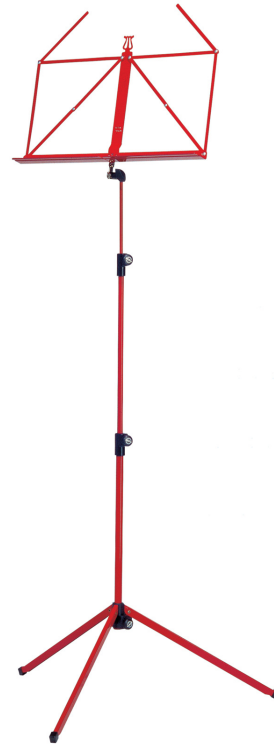

100/1 Music stand

Product variant

US-10010-000-59 - red

Data

EAN	4016842100064
Height	from 24.606 to 48.819"
Leg construction	U-profile legs snap into socket
Material	steel
Music desk dimensions	17.126 x 8.465"
Product Category	Baseline
Rod combination	3-piece folding design
Size when folded	19.291"
Special features	different colors available
Type	red
Weight	2.863 lbs

K&M's colorful collection of music stands helps to make music fun for kids of all ages. Folding, 3-piece telescopic design.