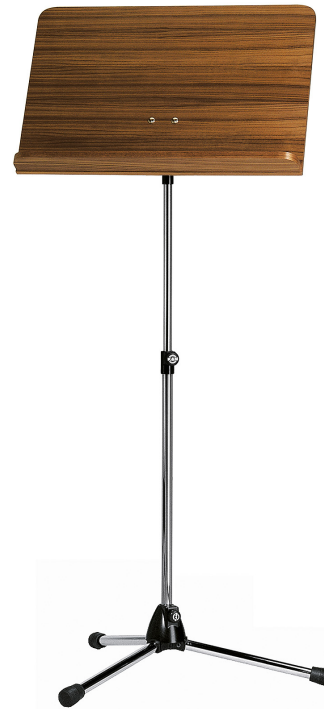

118/1

Orchestra music stand

Product variant

US-11811-050-02 - chrome stand, walnut wooden desk

Data

Connection stand/plate	prismatic »V-block« connector
EAN	4016842829392
Height	from 26.772 to 47.638"
Leg construction	socket with foldable legs
Material	steel stand, wooden desk
Music desk dimensions	21.654 x 13.976"
Product Category	Topline
Rod combination	2-piece folding design
Type	chrome stand, walnut wooden desk
Weight	9.581 lbs

These professional-quality orchestra music stands are rock-steady thanks to the die-cast base and folding legs. A prismatic »V-block« connector attaches the removable desk to the stand. Desks are available in a variety of premium woods and other materials.