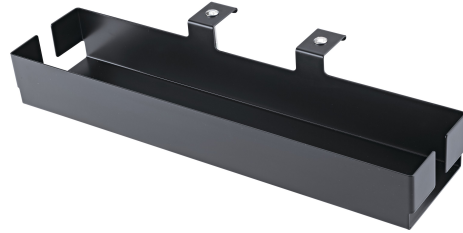

### Product variant

US-18808-000-55 - black

### Data

Dimensions	17.20 x 3.94 x 2.36"
EAN	4016842116287
Gewicht	2.822 lbs
Material	steel
Quality level	Topline
Special features	is hung on the crossbar of the »Omega«; with side openings for convenient cable routing
Type	black

Finally, an end to the "cable tangle". The practical box made of sturdy sheet steel is simply hung on the crossbar of the »Omega« with two screws in no time. The box can be used, for example, to store a power box or extra-long cables neatly and in a space-saving manner. Side openings provide enough space for convenient cable routing. The durable powder coating protects the surface in the studio just as well as in the everyday tour.