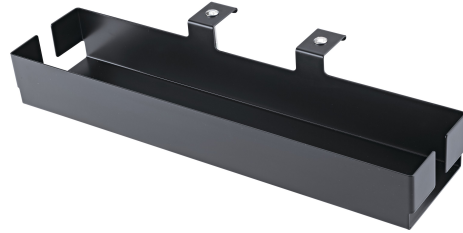

### Product variant

US-18808-000-55 - black

### Data

<b>Dimensions</b>	17.20 x 3.94 x 2.36"
<b>EAN</b>	4016842116287
<b>Gewicht</b>	2.822 lbs
<b>Material</b>	steel
<b>Quality level</b>	Topline
<b>Special features</b>	is hung on the crossbar of the »Omega«; with side openings for convenient cable routing
<b>Type</b>	black

Finally, an end to the "cable tangle". The practical box made of sturdy sheet steel is simply hung on the crossbar of the »Omega« with two screws in no time. The box can be used, for example, to store a power box or extra-long cables neatly and in a space-saving manner. Side openings provide enough space for convenient cable routing. The durable powder coating protects the surface in the studio just as well as in the everyday tour.