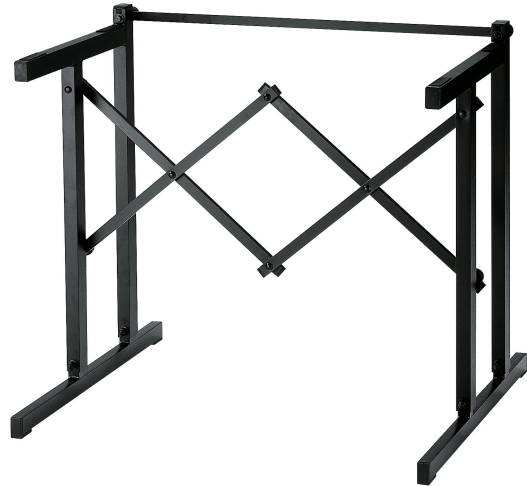

18880

Table-style keyboard stand

Product variant

US-18880-000-55 - black

Data

Adjustment	interlocking braces
EAN	4016842112005
Gewicht	7.011 lbs
Height	from 24.80 to 37.80"
Material	aluminum
Max. load capacity	110.231 lbs
Quality level	Topline
Shape	keyboard table
Support depth	15.75"
Support width	27.56"
Type	black

Professional, black powder-coated aluminum keyboard stand. The stand is height-adjustable from 24.8" up to 37.8". Can be used with stackers to hold additional keyboards.