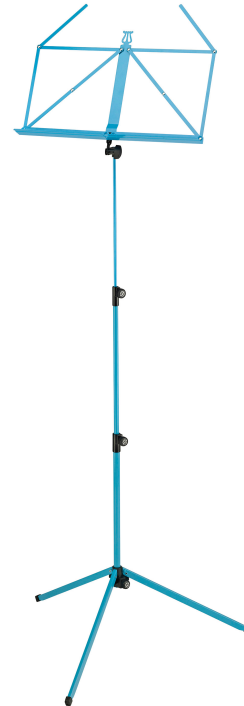

100/1 Music stand

Product variant

US-10010-000-33 - ocean blue

Data

EAN	4016842829903
Height	from 24.606 to 48.819"
Leg construction	U-profile legs snap into socket
Material	steel
Music desk dimensions	17.126 x 8.465"
Product Category	Baseline
Rod combination	3-piece folding design
Size when folded	19.291"
Special features	different colors available
Type	ocean blue
Weight	2.863 lbs

K&M's colorful collection of music stands helps to make music fun for kids of all ages. Folding, 3-piece telescopic design.