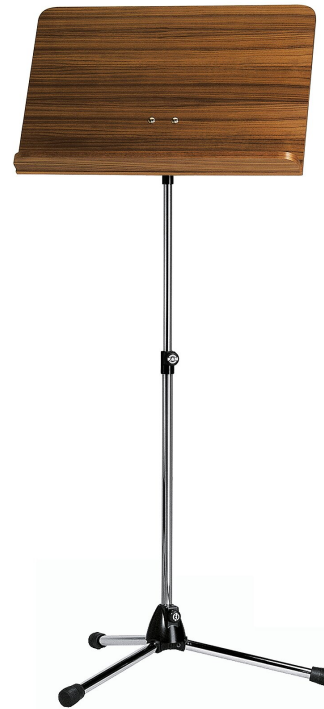

118/1

Orchestra music stand

Product variant

US-11811-050-02 - chrome stand, walnut wooden desk

Data

Connection stand/plate	prismatic »V-block« connector
EAN	4016842829392
Gewicht	9.59 lbs
Height	from 25.59 to 49.41"
Leg construction	socket with foldable legs
Material	steel stand, wooden desk
Music desk dimensions (aluminum)	20.47 x 14.13 x 2.24"
Music desk dimensions (wood)	550 x 370 x 56"
Quality level	Topline
Rod combination	2-piece folding design
Type	chrome stand, walnut wooden desk

These professional-quality orchestra music stands are rock-steady thanks to the die-cast base and folding legs. A prismatic »V-block« connector attaches the removable desk to the stand. Desks are available in a variety of premium woods and other materials.