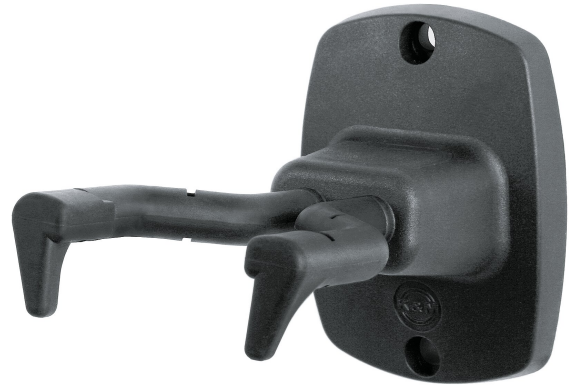

16240 Guitar wall mount

Product variant

US-16240-000-55 - black

Data

Dimensions	3.31 x 4.25 x 5.98"
Direction	forward-turned
EAN	4016842816255
Gewicht	0.419 lbs
Instrument support	non-marring material
Material	plastic, steel
Special features	patented flexible hooking-in and clamping system; studs at support arms provide extra protection; suitable for asymmetric guitar necks
Suitable for	acoustic and electric guitars
Type	black
Yoke	self-locking

Screw-on type wall mount which accommodates a wide variety of guitar shapes. Features a patented flexible hooking-in and clamping system which quickly and firmly grasps the guitar neck. Studs at support arms provide extra protection. Support arms are covered with non-marring rubber to protect the instrument. Mounting plate made from high quality plastic material.