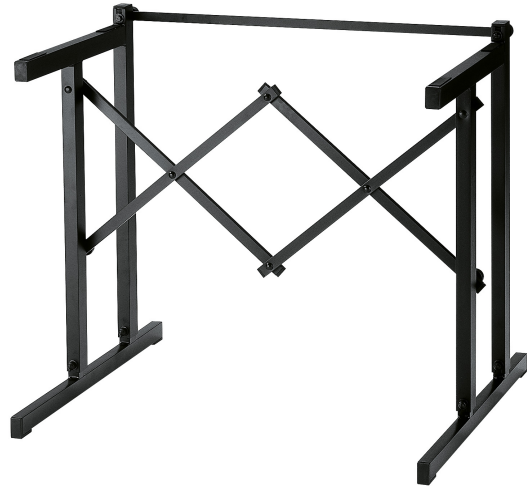

18880

Table-style keyboard stand

Product variant

US-18880-000-55 - black

Data

Adjustment	interlocking braces
EAN	4016842112005
Height	from 24.803 to 37.795"
Material	aluminum
Max. load capacity	110.132 lbs
min.	15.748
Product Category	Topline
Shape	keyboard table
Support depth	15.748"
Type	black
Weight	7.004 lbs

Professional, black powder-coated aluminum keyboard stand. The stand is height-adjustable from 24.8" up to 37.8". Can be used with stackers to hold additional keyboards.